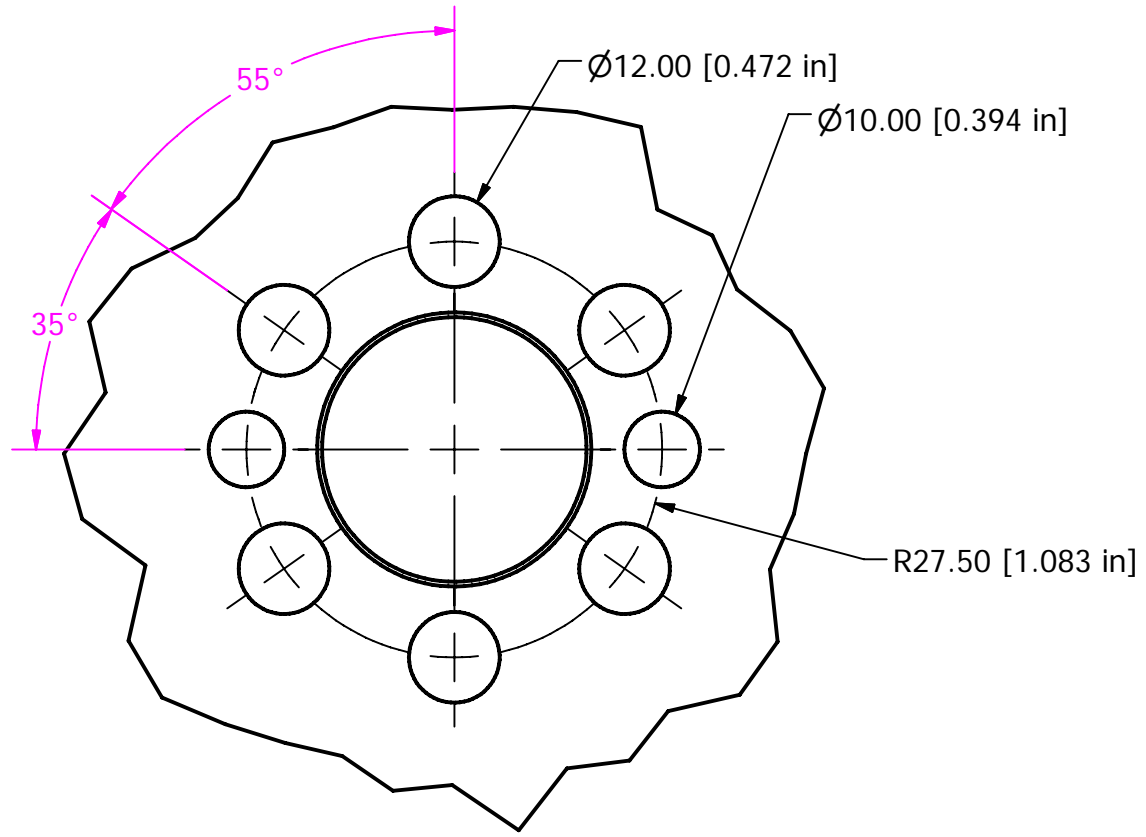

522 - Ultralight Flywheel  
Bolt Pattern View

2

1

B

B

A

A

DETAIL A  
SCALE 1 : 1