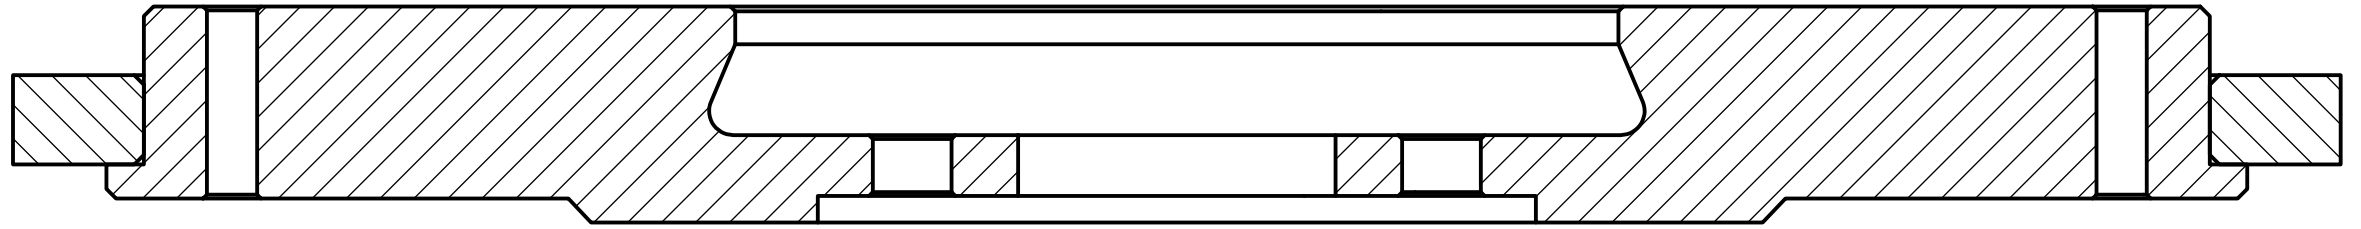

MGB GT Flywheel Lightening
8" Clutch

OEM Flywheel
Weight: 23lbs, 11oz
MOI: 466lb-in²

Miller's Mule Lightened Flywheel
Weight: 17lbs, 4oz
MOI: 348lb-in²