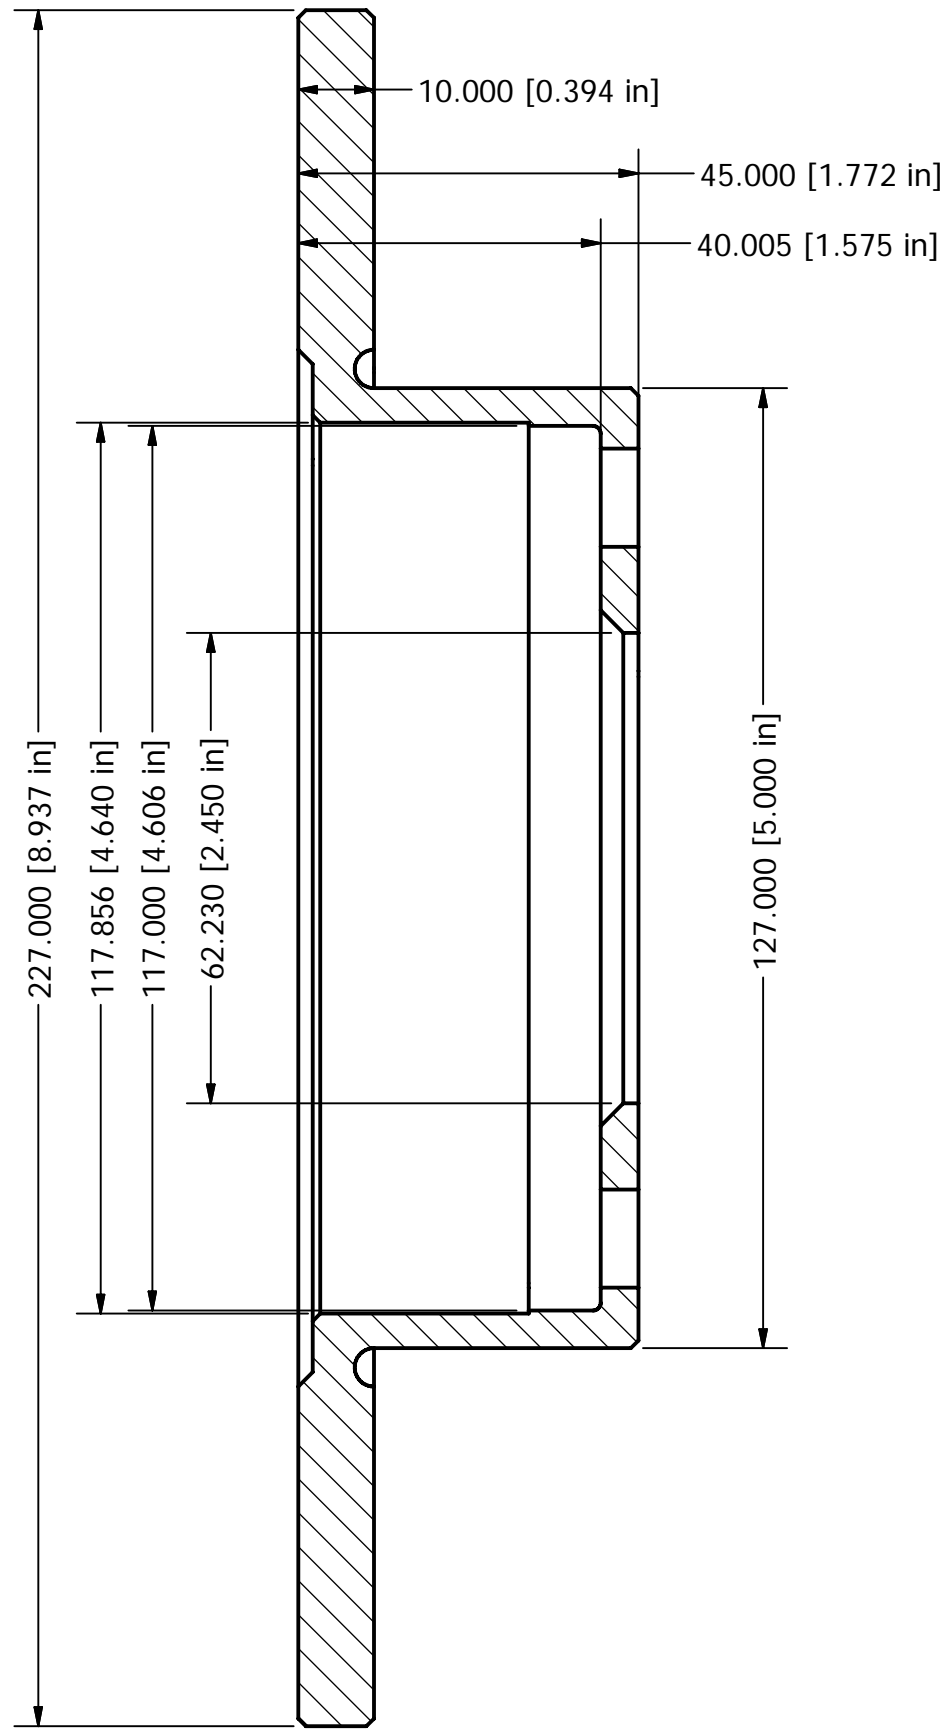

Brembo Fiat 124 Brake Rotor

SECTION A-A
SCALE 1 : 1

www.millersmule.com

DRAWN Jason Miller	3/11/2006		
CHECKED		TITLE	
QA			
MFG			
APPROVED			
		SIZE C	DWG NO Stock 124 Rotor
		SCALE	REV
		SHEET 1 OF 1	