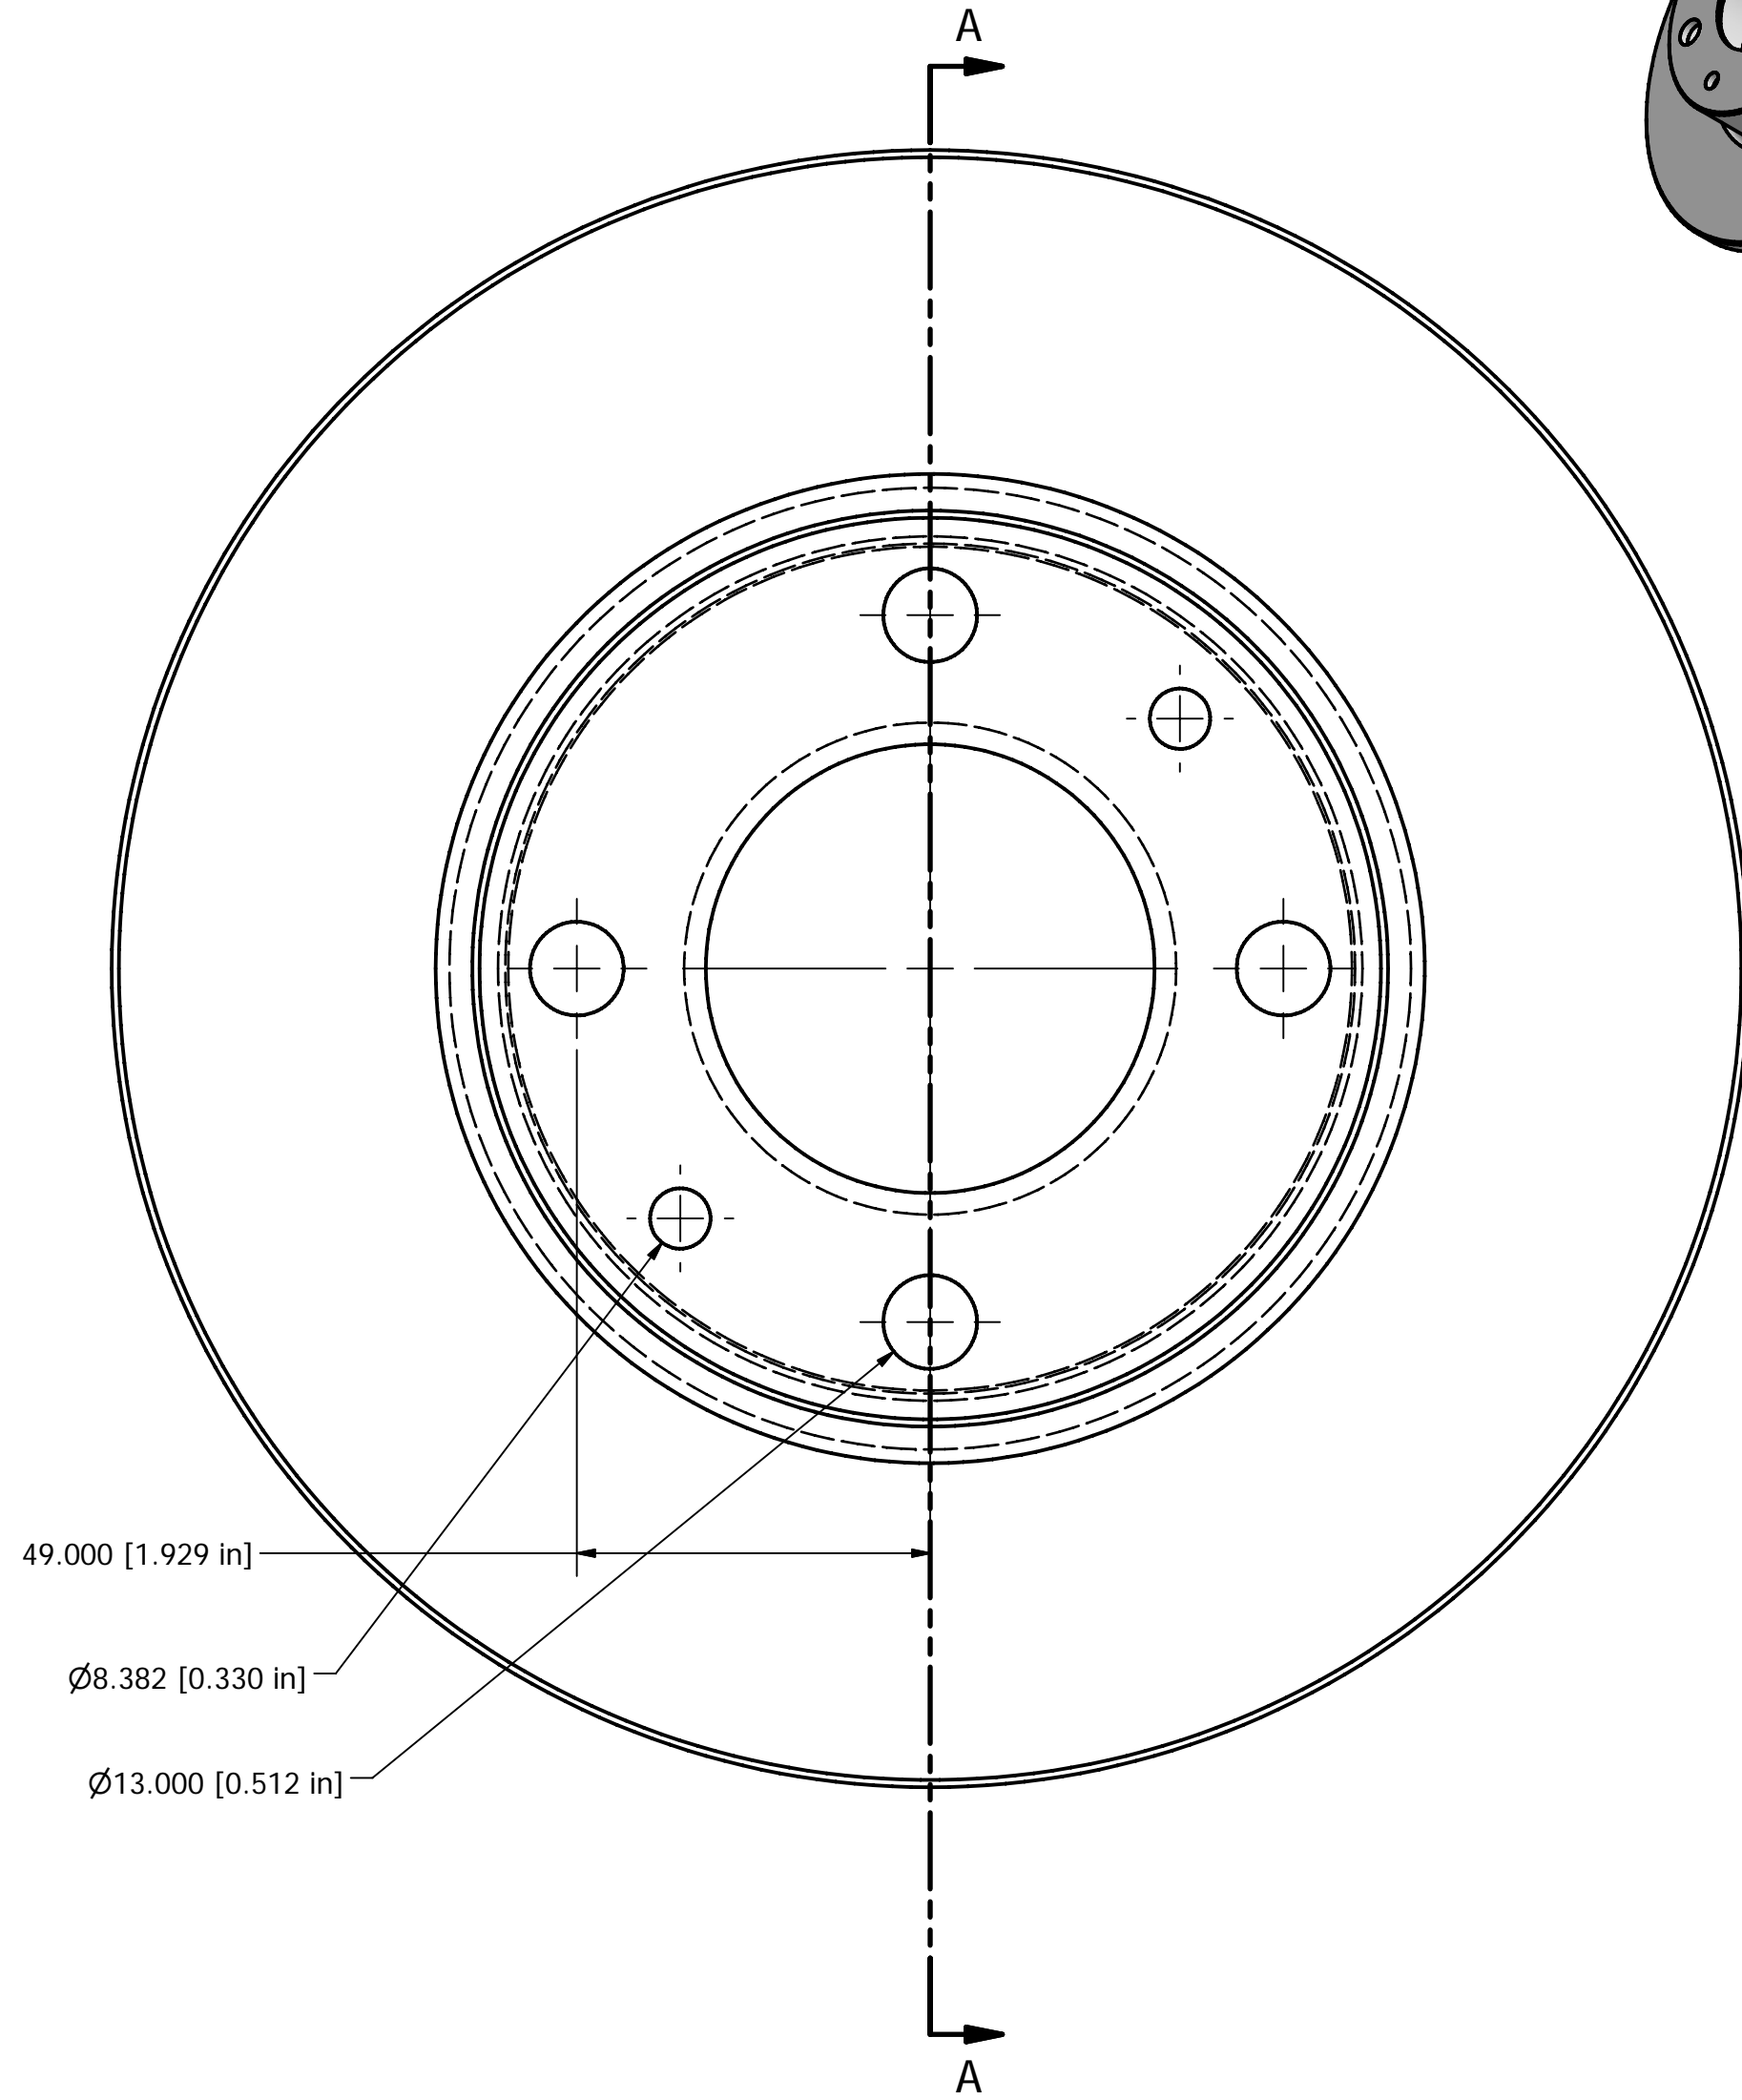

Brembo Fiat 124 Brake Rotor

SECTION A-A
SCALE 1 : 1

www.millersmule.com

DRAWN Jason Miller	3/11/2006		
CHECKED		TITLE	
QA			
MFG			
APPROVED			
		SIZE C	DWG NO Stock 124 Rotor
		SCALE	REV
		SHEET 1 OF 1	